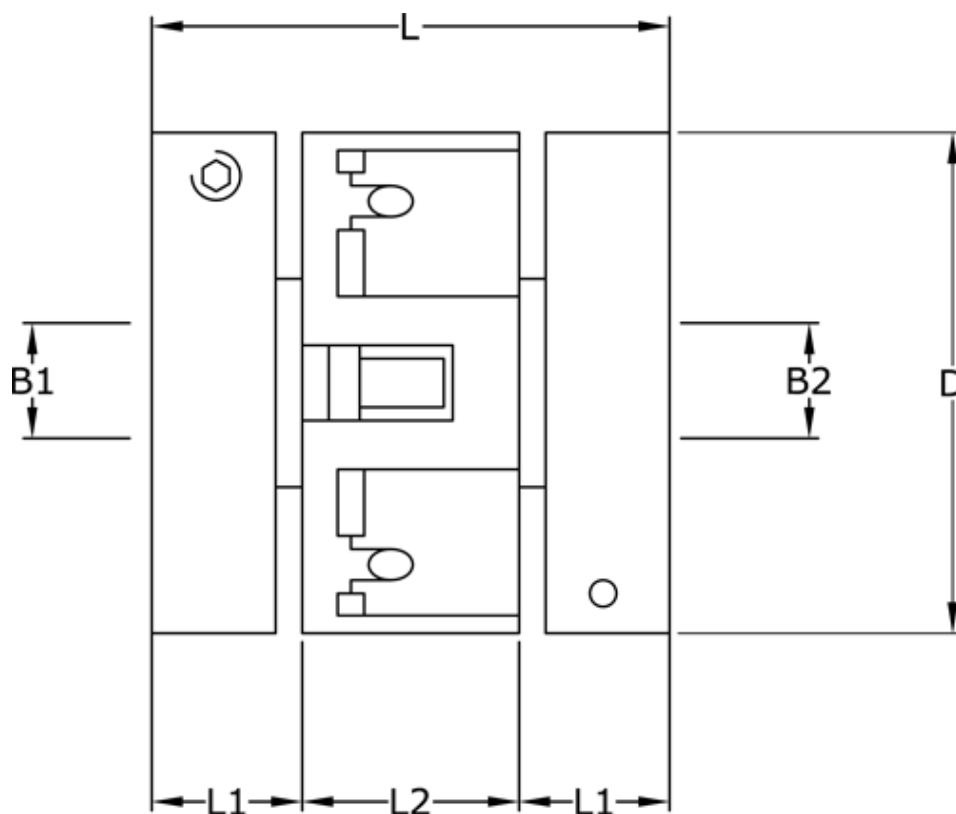

Data Sheet

Article number: 3322207272032

Description: Uni-Lat Coupling size 207.27.20.32
clamp hub, bore 5/10 mm

Measures

B1	= 5
B2	= 10
D	= 27
L	= 25.4
L1	= 9.3
L2	= 6.9
Screw	= M3